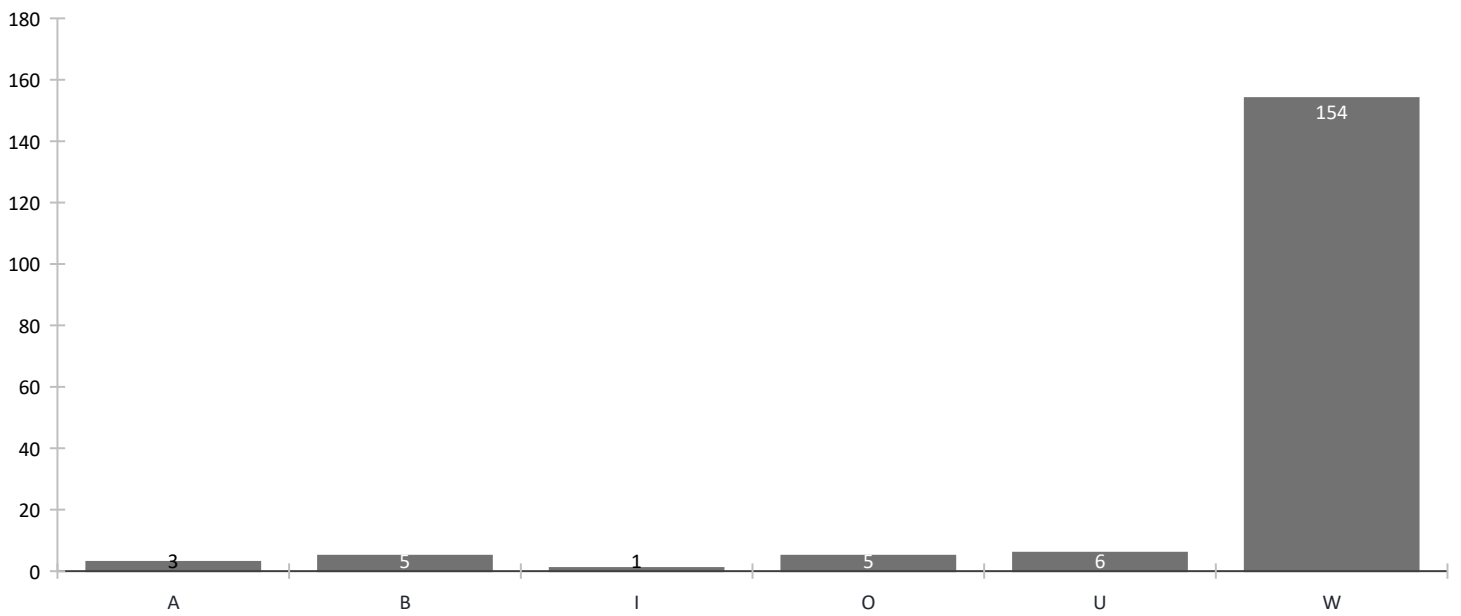

Unofficial Turnout Race