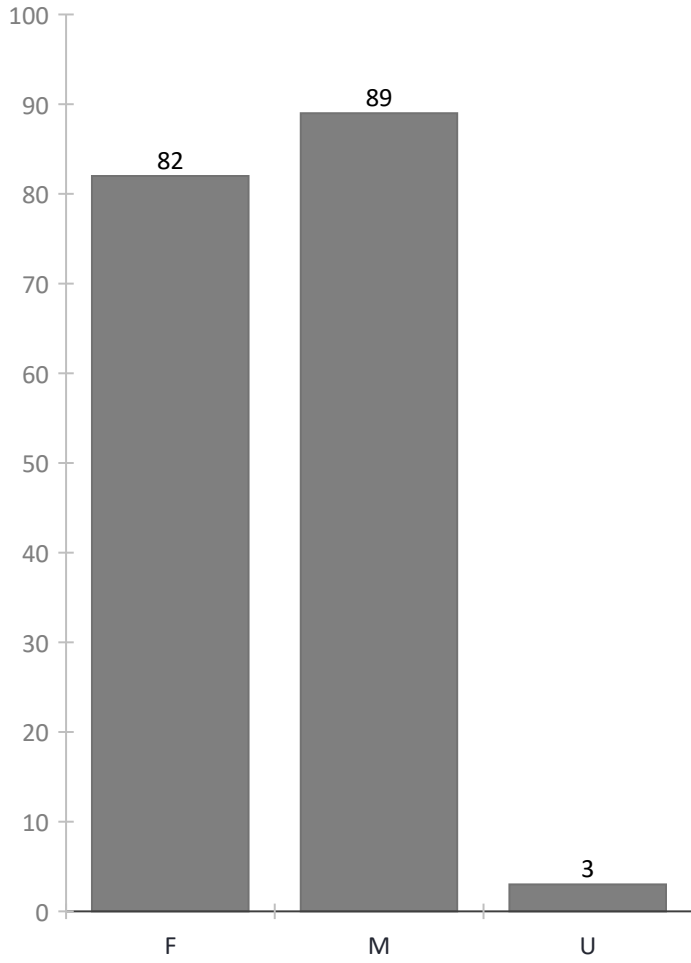

Unofficial Turnout Gender