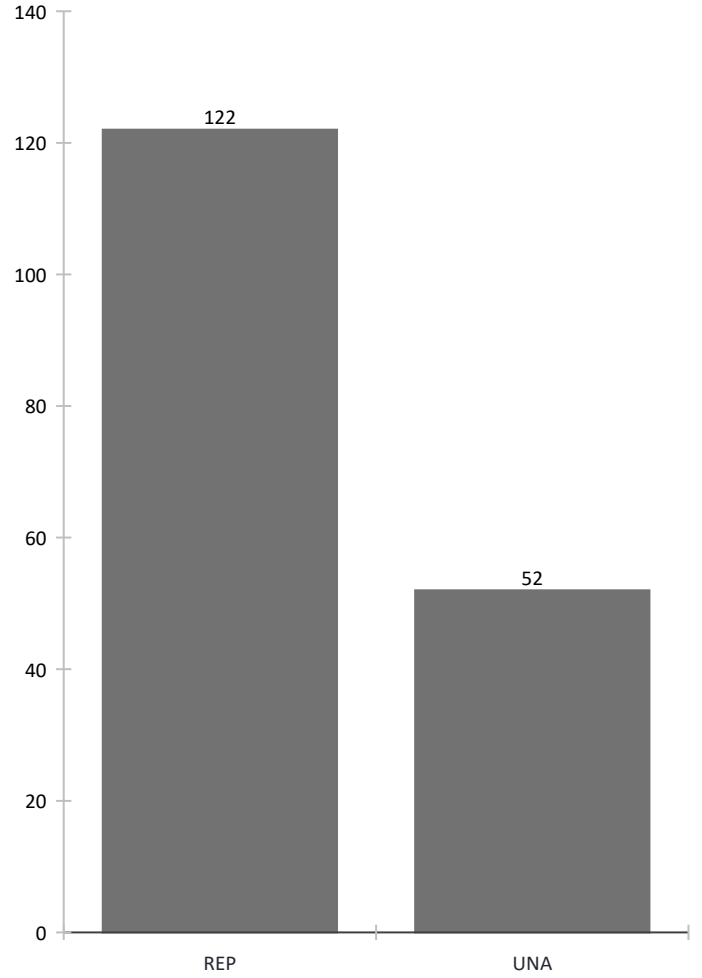

Unofficial Turnout Party